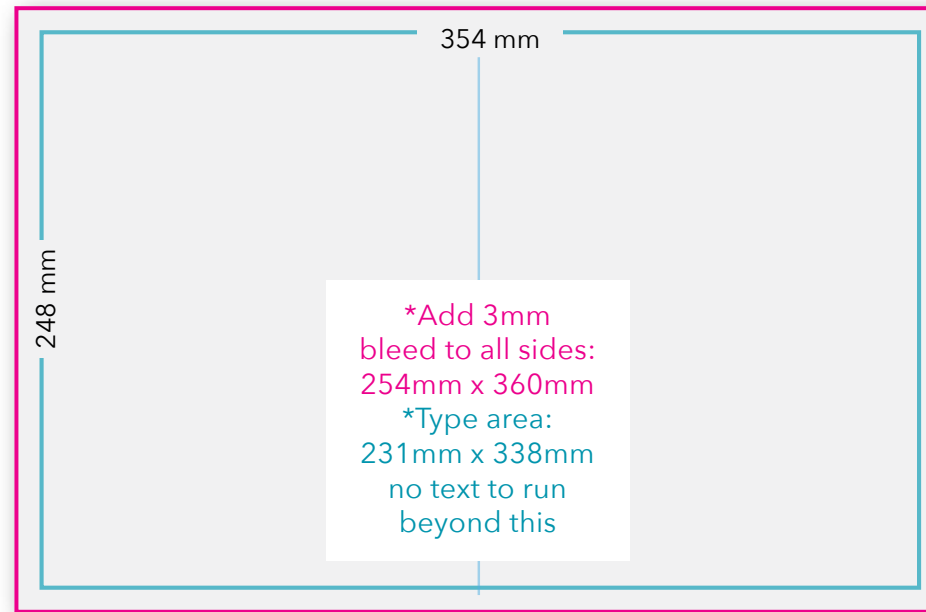

DRIFT

THE PINNACLE OF LUXURY LIFESTYLE IN CORNWALL

Full page*

H. 248 mm x W. 177 mm

Double page spread*

H. 248 mm x W. 354 mm

SPECIFICATIONS

Digital artwork only. Press Optimized PDF, ensure that colours are CMYK, fonts are embedded and images used are 300dpi.

*TYPE AREA

Please ensure all text and logos are placed inside the type area (shown by the blue box) to avoid them being cropped in print. Unfortunately we can't guarantee that any content outside this area won't be cropped.