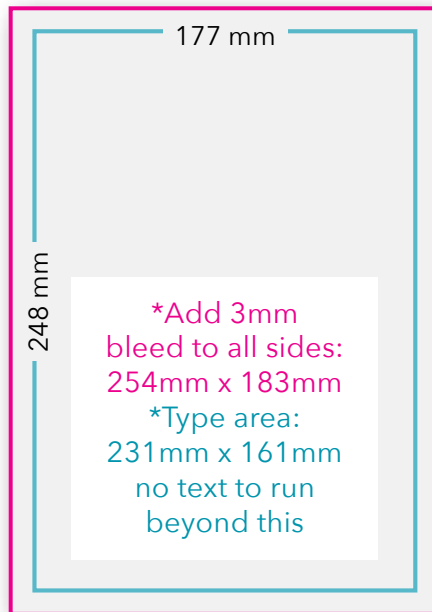

DRIFT

THE PINNACLE OF LUXURY LIFESTYLE IN CORNWALL

Full page*

H. 248 mm x W. 177 mm

Double page spread*

H. 248 mm x W. 354 mm

SPECIFICATIONS

Digital artwork only. Press Optimized PDF, ensure that colours are CMYK, fonts are embedded and images used are 300dpi.

*TYPE AREA

Please ensure all text and logos are placed inside the type area (shown by the blue box) to avoid them being cropped in print. Unfortunately we can't guarantee that any content outside this area won't be cropped.