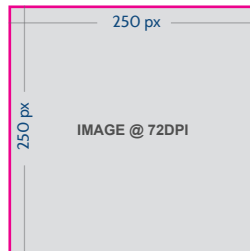

EHM - WEB/ONLINE SPEC SHEET

1. Article Banner

Desktop Banner H. 90px x W. 728px @ 72DPI

Smartphone Banner H. 100px x W. 320px @ 72DPI

2. Homepage Banner

Homepage Banner H. 250px x W. 970px @ 72DPI

Desktop Banner H. 90px x W. 728px @ 72DPI

Smartphone Banner H. 100px x W. 320px @ 72DPI

3. Article Square

Button H. 250px x W. 250px @ 72DPI

4. Article Portrait

Button H. 400px x W. 240px @ 72DPI

SPECIFICATIONS

Digital artwork only in the required sizes. JPEG/PNG, ensure that colours are RGB, fonts are embedded and images used are 72DPI. Web link and preferred category that the advert will sit under.