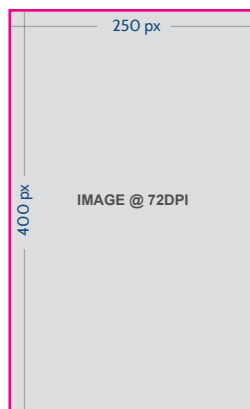

EHM - WEB/ONLINE SPEC SHEET

1. Article Banner

Desktop Banner H. 90px x W. 728px @ 72DPI

Smartphone Banner H. 100px x W. 320px @ 72DPI

2. Homepage Banner

Homepage Banner H. 250px x W. 970px @ 72DPI

Desktop Banner H. 90px x W. 728px @ 72DPI

Smartphone Banner H. 100px x W. 320px @ 72DPI

3. Article Square

Button H. 250px x W. 250px @ 72DPI

4. Article Portrait

Button H. 400px x W. 240px @ 72DPI

SPECIFICATIONS

Digital artwork only in the required sizes. JPEG/PNG, ensure that colours are RGB, fonts are embedded and images used are 72DPI. Web link and preferred category that the advert will sit under.